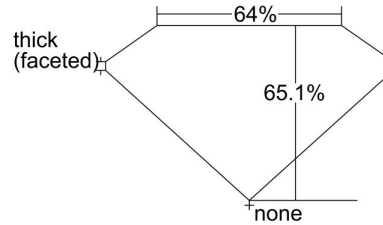

PROPORTIONS

Profile not to actual proportions