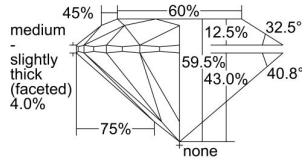

GIA®

FACSIMILE

GIA REPORT 6442568973

Verify this report at GIA.edu

GIA NATURAL DIAMOND DOSSIER®

September 19, 2022
GIA Report Number **6442568973**
Shape and Cutting Style ..... **Round Brilliant**
Measurements ..... **6.13 - 6.16 x 3.66 mm**

GRADING RESULTS

Carat Weight ..... **0.85 carat**
Color Grade ..... **F**
Clarity Grade **VS2**
Cut Grade ..... **Excellent**

ADDITIONAL GRADING INFORMATION

Polish ..... **Excellent**
Symmetry ..... **Excellent**
Fluorescence ..... **Faint**
Clarity Characteristics ..... **Knot, Crystal, Cloud**
Inspection(s): **GIA 6442568973**

PROPORTIONS

Profile to actual proportions

GRADING SCALES

GIA COLOR SCALE	GIA CLARITY SCALE	GIA CUT SCALE	
D	FLAWLESS	EXCELLENT	
E	INTERNALLY FLAWLESS		
F		VVS₁	VERY GOOD
G	VVS₂		
H	VS₁	GOOD	
I	VS₂		
J	SI₁	FAIR	
K	SI₂		
L	I₁	POOR	
M			
N			
O	I₂		
P			
Q	I₃		
R			
S			
T			
U			
V			
W			
X			
Y			
Z