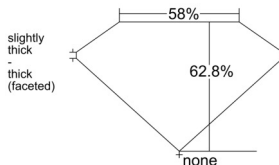

GIA®

FACSIMILE

GIA REPORT

7511831650

Verify this report at GIA.edu

GIA NATURAL DIAMOND DOSSIER®

April 10, 2025
GIA Report Number 7511831650
Shape and Cutting Style ..... Oval Brilliant
Measurements ..... 7.62 x 5.41 x 3.40 mm

GRADING RESULTS

Carat Weight ..... 0.91 carat
Color Grade ..... G
Clarity Grade VS2

ADDITIONAL GRADING INFORMATION

Polish ..... Excellent
Symmetry ..... Excellent
Fluorescence ..... Faint
Clarity Characteristics ..... Cloud, Crystal
Inscription(s): GIA 7511831650

PROPORTIONS

Profile not to actual proportions

GRADING SCALES

GIA COLOR SCALE		GIA CLARITY SCALE			
COLORLESS	D	VERY VERY SLIGHTLY INCLUDED	FLAWLESS		
	E		INTERNALLY FLAWLESS		
	F	VERY SLIGHTLY INCLUDED	VVS₁		
	G		VVS₂		
	H		VS₁		
	NEAR COLORLESS	I	SLIGHTLY INCLUDED	VS₂	
		J		SI₁	
		FAINT	K	INCLUDED	SI₂
			L		I₁
			M		I₂
VERY LIGHT			N	LIGHT	I₃
			O		
			P		
	Q				
LIGHT	R				
	S				
	T				
	U				
	V				
	Z