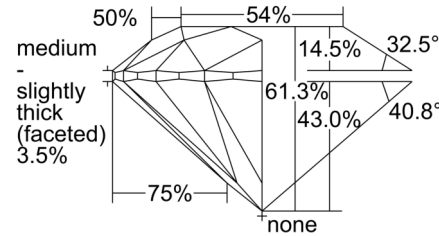

#### GRADING RESULTS

Carat Weight ..... 1.00 carat

Color Grade ..... G

Clarity Grade ..... SI2

Cut Grade ..... Excellent

#### PROPORTIONS

Profile to actual proportions