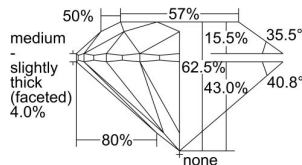

GIA®

FACSIMILE

GIA REPORT 7436952993

Verify this report at GIA.edu

GIA NATURAL DIAMOND DOSSIER®

July 07, 2022
GIA Report Number **7436952993**
Shape and Cutting Style ..... **Round Brilliant**
Measurements ..... **5.76 - 5.79 x 3.61 mm**

GRADING RESULTS

Carat Weight ..... **0.75 carat**
Color Grade ..... **D**
Clarity Grade **S11**
Cut Grade ..... **Excellent**

ADDITIONAL GRADING INFORMATION

Polish ..... **Excellent**
Symmetry ..... **Excellent**
Fluorescence ..... **Faint**
Clarity Characteristics..... **Crystal**
Inscription(s): **GIA 7436952993**

PROPORTIONS

Profile to actual proportions

GRADING SCALES

GIA COLOR SCALE	GIA CLARITY SCALE	GIA CUT SCALE	
D	FLAWLESS	EXCELLENT	
E	INTERNALLY FLAWLESS		
F		VVS₁	VERY GOOD
G	VVS₂		
H	VS₁	GOOD	
I	VS₂		
J	S1₁	FAIR	
K	S1₂		
L	I₁	POOR	
M	I₂		
N	I₃		
O			
P			
Q			
R			
S			
T			
U			
V			
W			
X			
Y			
Z