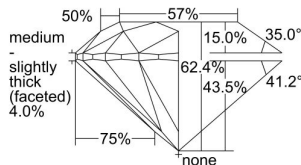

GIA®

FACSIMILE

GIA REPORT 6492472214

Verify this report at GIA.edu

GIA NATURAL DIAMOND DOSSIER®

May 27, 2024
GIA Report Number **6492472214**
Shape and Cutting Style ..... **Round Brilliant**
Measurements ..... **6.15 - 6.19 x 3.85 mm**

GRADING RESULTS

Carat Weight ..... **0.90 carat**
Color Grade ..... **G**
Clarity Grade **VVS2**
Cut Grade ..... **Excellent**

ADDITIONAL GRADING INFORMATION

Polish ..... **Excellent**
Symmetry ..... **Excellent**
Fluorescence ..... **Faint**
Clarity Characteristics..... **Cloud, Needle, Pinpoint**
Inscription(s): **GIA 6492472214**

PROPORTIONS

Profile to actual proportions

GRADING SCALES

GIA COLOR SCALE	GIA CLARITY SCALE	GIA CUT SCALE	
D	FLAWLESS	EXCELLENT	
E	INTERNALLY FLAWLESS		
F		VVS₁	VERY GOOD
G	VVS₂		
H	VS₁	GOOD	
I	VS₂		
J	SI₁	FAIR	
K	SI₂		
L	I₁	POOR	
M	I₂		
N	I₃		
O			
P			
Q			
R			
S			
T			
U			
V			
W			
X			
Y			
Z