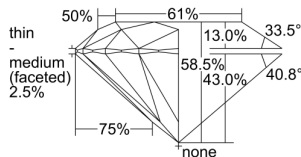

GIA®

FACSIMILE

GIA REPORT 6332201076

Verify this report at GIA.edu

GIA NATURAL DIAMOND DOSSIER®

July 04, 2019
GIA Report Number 6332201076
Shape and Cutting Style ..... Round Brilliant
Measurements ..... 5.45 - 5.48 x 3.20 mm

GRADING RESULTS

Carat Weight ..... 0.57 carat
Color Grade ..... H
Clarity Grade VS2
Cut Grade ..... Excellent

ADDITIONAL GRADING INFORMATION

Polish ..... Excellent
Symmetry ..... Excellent
Fluorescence ..... Faint
Clarity Characteristics ..... Crystal, Cloud
Inscription(s): GIA 6332201076

PROPORTIONS

Profile to actual proportions

GRADING SCALES

GIA COLOR SCALE	GIA CLARITY SCALE	GIA CUT SCALE	
D	FLAWLESS	EXCELLENT	
E	INTERNALLY FLAWLESS		
F		VVS₁	VERY GOOD
G	VVS₂		
H	VS₁	GOOD	
I	VS₂		
J	SI₁	FAIR	
K	SI₂		
L	I₁	POOR	
M	I₂		
N	I₃		
O			
P			
Q			
R			
S			
T			
U			
V			
W			
X			
Y			
Z