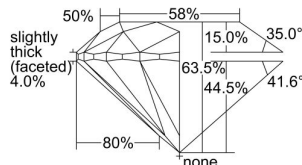

GIA®

FACSIMILE

GIA REPORT 7471812241

Verify this report at GIA.edu

GIA NATURAL DIAMOND DOSSIER®

October 17, 2023
GIA Report Number 7471812241
Shape and Cutting Style ..... Round Brilliant
Measurements ..... 5.60 - 5.64 x 3.57 mm

GRADING RESULTS

Carat Weight ..... 0.70 carat
Color Grade ..... D
Clarity Grade VVS2
Cut Grade ..... Excellent

ADDITIONAL GRADING INFORMATION

Polish ..... Excellent
Symmetry ..... Excellent
Fluorescence ..... Medium Blue
Clarity Characteristics..... Pinpoint, Internal Graining
Inscription(s): GIA 7471812241

PROPORTIONS

Profile to actual proportions

GRADING SCALES

GIA COLOR SCALE

COLORESS	D
	E
	F
	G
	H
	I
	J
NEAR COLORESS	K
	L
Faint	M
	N
	O
	P
	Q
	R
	S
	T
	U
	V
	W
	X
	Y
Light	Z

GIA CLARITY SCALE

FLAWLESS	INTERNAL FLAWLESS	
		FLAWLESS
VERY VERY SLIGHTLY INCLUDED	VVS₁	
	VVS₂	
VERY SLIGHTLY INCLUDED	VS₁	
	VS₂	
SLIGHTLY INCLUDED	SI₁	
	SI₂	
INCLUDED	I₁	
	I₂	
	I₃	

GIA CUT SCALE

EXCELLENT
VERY GOOD
GOOD
FAIR
POOR