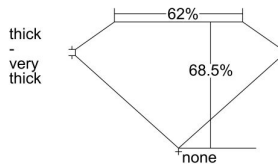

GIA®

FACSIMILE

GIA REPORT 2175563854

Verify this report at gia.edu

GIA DIAMOND DOSSIER®

April 01, 2016
GIA Report Number 2175563854
Shape and Cutting Style ..... Square Emerald Cut
Measurements ..... 5.04 x 4.97 x 3.40 mm

GRADING RESULTS

Carat Weight ..... 0.77 carat
Color Grade ..... F
Clarity Grade VS2

ADDITIONAL GRADING INFORMATION

Polish ..... Excellent
Symmetry ..... Very Good
Fluorescence ..... None
Clarity Characteristics ..... Crystal, Cloud
Inscription(s): GIA 2175563854

PROPORTIONS

Profile not to actual proportions

GRADING SCALES

GIA COLOR SCALE		GIA CLARITY SCALE			
COLORLESS	D	VERY VERY SLIGHTLY INCLUDED	FLAWLESS		
	E		INTERNALLY FLAWLESS		
	F	VERY SLIGHTLY INCLUDED	VVS₁		
	G		VVS₂		
	NEAR COLORLESS	H	SLIGHTLY INCLUDED	VS₁	
		I		VS₂	
		FAINT	J	INCLUDED	S₁
			K		S₂
	L		I₁		
	VERY LIGHT		M	INCLUDED	I₂
N			I₃		
O					
P					
LIGHT	Q				
	R				
	S				
	T				
	U				
	V				
	W				
	X				
	Y				
	Z