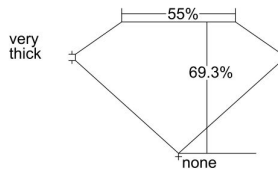

GIA®

FACSIMILE

GIA REPORT 1417872056

Verify this report at GIA.edu

GIA NATURAL DIAMOND DOSSIER®

January 04, 2022
GIA Report Number 1417872056
Shape and Cutting Style ..... Emerald Cut
Measurements ..... 5.53 x 4.22 x 2.93 mm

GRADING RESULTS

Carat Weight ..... 0.70 carat
Color Grade ..... D
Clarity Grade VS1

ADDITIONAL GRADING INFORMATION

Polish ..... Excellent
Symmetry ..... Good
Fluorescence ..... None
Clarity Characteristics..... Crystal, Needle, Pinpoint
Inscription(s): GIA 1417872056

PROPORTIONS

Profile not to actual proportions

GRADING SCALES

GIA COLOR SCALE		GIA CLARITY SCALE			
COLORLESS	D	VERY VERY SLIGHTLY INCLUDED	FLAWLESS		
	E		INTERNALLY FLAWLESS		
	F	VERY SLIGHTLY INCLUDED	VVS₁		
	G		VVS₂		
	H		VS₁		
	NEAR COLORLESS	I	SLIGHTLY INCLUDED	VS₂	
		J		SI₁	
		FAINT	K	INCLUDED	SI₂
			L		I₁
			M		I₂
VERT LIGHT	N	LIGHT	I₃		
	O				
	P				
	Q				
	R