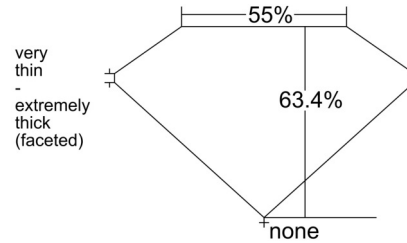

GIA NATURAL DIAMOND GRADING REPORT

December 30, 2024
GIA Report Number 6511098522
Shape and Cutting Style Oval Brilliant
Measurements 7.88 x 5.41 x 3.43 mm

GRADING RESULTS

Carat Weight 1.01 carat
Color Grade D
Clarity Grade SI1

ADDITIONAL GRADING INFORMATION

Polish Very Good
Symmetry Very Good
Fluorescence None
Inscription(s): GIA 6511098522
Comments: Additional pinpoints are not shown.

PROPORTIONS

Profile not to actual proportions

CLARITY CHARACTERISTICS

KEY TO SYMBOLS*

- Crystal △ Natural
- ~ Feather
- ∧ Indented Natural
- Pinpoint

* Red symbols denote internal characteristics (inclusions). Green or black symbols denote external characteristics (blemishes). Diagram is an approximate representation of the diamond, and symbols shown indicate type, position, and approximate size of clarity characteristics. All clarity characteristics may not be shown. Details of finish are not shown.