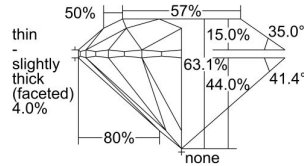

GIA®

FACSIMILE

GIA REPORT 2215392304

Verify this report at GIA.edu

GIA NATURAL DIAMOND DOSSIER®

January 16, 2021
GIA Report Number 2215392304
Shape and Cutting Style ..... Round Brilliant
Measurements ..... 5.03 - 5.07 x 3.19 mm

GRADING RESULTS

Carat Weight ..... 0.50 carat
Color Grade ..... G
Clarity Grade S11
Cut Grade ..... Excellent

ADDITIONAL GRADING INFORMATION

Polish ..... Excellent
Symmetry ..... Excellent
Fluorescence ..... Faint
Clarity Characteristics ..... Twinning Wisp
Inscription(s): GIA 2215392304

PROPORTIONS

Profile to actual proportions