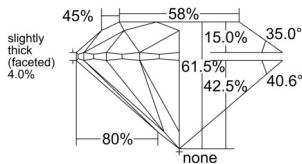

GIA®

FACSIMILE

GIA REPORT 1529488635

Verify this report at GIA.edu

GIA NATURAL DIAMOND DOSSIER®

June 13, 2025
GIA Report Number 1529488635
Shape and Cutting Style ..... Round Brilliant
Measurements ..... 5.05 - 5.09 x 3.12 mm

GRADING RESULTS

Carat Weight ..... 0.50 carat
Color Grade ..... F
Clarity Grade VS2
Cut Grade ..... Excellent

ADDITIONAL GRADING INFORMATION

Polish ..... Excellent
Symmetry ..... Excellent
Fluorescence ..... Medium Blue
Clarity Characteristics ..... Crystal, Cloud
Inscription(s): GIA 1529488635

PROPORTIONS

Profile to actual proportions