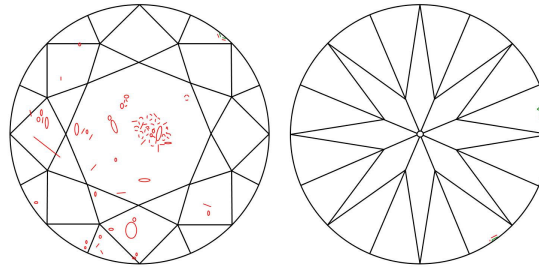

GIA NATURAL DIAMOND GRADING REPORT

March 16, 2022

 GIA Report Number **6422701058**

 Shape and Cutting Style **Round Brilliant**

 Measurements **6.36 - 6.40 x 3.99 mm**
GRADING RESULTS

 Carat Weight **1.01 carat**

 Color Grade **G**

 Clarity Grade **SI2**

 Cut Grade **Excellent**
ADDITIONAL GRADING INFORMATION

 Polish **Excellent**

 Symmetry **Excellent**

 Fluorescence **Medium Blue**

 Inscription(s): **GIA 6422701058**
Comments: Additional clouds are not shown. Pinpoints are not shown.

PROPORTIONS

Profile to actual proportions

CLARITY CHARACTERISTICS

KEY TO SYMBOLS*

- Crystal
- ◡ Indented Natural
- ∩ Feather
- △ Natural
- ⊙ Cloud
- ∖ Needle

* Red symbols denote internal characteristics (inclusions). Green or black symbols denote external characteristics (blemishes). Diagram is an approximate representation of the diamond, and symbols shown indicate type, position, and approximate size of clarity characteristics. All clarity characteristics may not be shown. Details of finish are not shown.