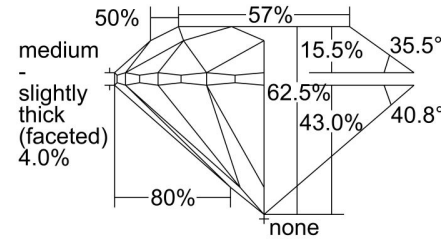

GIA NATURAL DIAMOND GRADING REPORT

March 16, 2022

 GIA Report Number **6422701058**

 Shape and Cutting Style **Round Brilliant**

 Measurements **6.36 - 6.40 x 3.99 mm**
GRADING RESULTS

 Carat Weight **1.01 carat**

 Color Grade **G**

 Clarity Grade **SI2**

 Cut Grade **Excellent**
ADDITIONAL GRADING INFORMATION

 Polish **Excellent**

 Symmetry **Excellent**

 Fluorescence **Medium Blue**

 Inscription(s): **GIA 6422701058**
Comments: Additional clouds are not shown. Pinpoints are not shown.

PROPORTIONS

Profile to actual proportions

CLARITY CHARACTERISTICS

KEY TO SYMBOLS*

- Crystal
- ◡ Indented Natural
- ∩ Feather
- △ Natural
- ⊙ Cloud
- ∖ Needle

* Red symbols denote internal characteristics (inclusions). Green or black symbols denote external characteristics (blemishes). Diagram is an approximate representation of the diamond, and symbols shown indicate type, position, and approximate size of clarity characteristics. All clarity characteristics may not be shown. Details of finish are not shown.