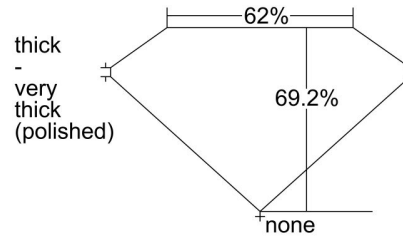

GIA NATURAL DIAMOND GRADING REPORT

June 13, 2023

 GIA Report Number **6462822580**

 Shape and Cutting Style **Cut-Cornered Rectangular Modified Brilliant**

 Measurements **6.95 x 5.43 x 3.76 mm**
GRADING RESULTS

 Carat Weight **1.20 carat**

 Color Grade **G**

 Clarity Grade **VS2**
ADDITIONAL GRADING INFORMATION

 Polish **Excellent**

 Symmetry **Very Good**

 Fluorescence **Medium Blue**

 Inscription(s): **GIA 6462822580**
Comments: Clouds, pinpoints and surface graining are not shown.

PROPORTIONS

Profile not to actual proportions

CLARITY CHARACTERISTICS

KEY TO SYMBOLS*

-  Feather
-  Crystal
-  Needle
-  Indented Natural
-  Natural

* Red symbols denote internal characteristics (inclusions). Green or black symbols denote external characteristics (blemishes). Diagram is an approximate representation of the diamond, and symbols shown indicate type, position, and approximate size of clarity characteristics. All clarity characteristics may not be shown. Details of finish are not shown.