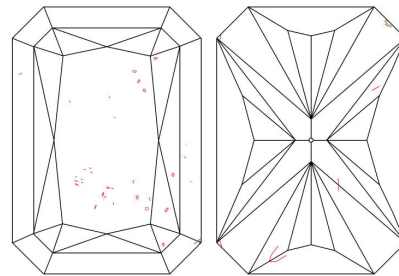

GIA NATURAL DIAMOND GRADING REPORT

June 13, 2023

 GIA Report Number **6462822580**

 Shape and Cutting Style **Cut-Cornered Rectangular Modified Brilliant**

 Measurements **6.95 x 5.43 x 3.76 mm**
GRADING RESULTS

 Carat Weight **1.20 carat**

 Color Grade **G**

 Clarity Grade **VS2**
ADDITIONAL GRADING INFORMATION

 Polish **Excellent**

 Symmetry **Very Good**

 Fluorescence **Medium Blue**

 Inscription(s): **GIA 6462822580**
Comments: Clouds, pinpoints and surface graining are not shown.

PROPORTIONS

Profile not to actual proportions

CLARITY CHARACTERISTICS

KEY TO SYMBOLS*

-  Feather
-  Crystal
-  Needle
-  Indented Natural
-  Natural

* Red symbols denote internal characteristics (inclusions). Green or black symbols denote external characteristics (blemishes). Diagram is an approximate representation of the diamond, and symbols shown indicate type, position, and approximate size of clarity characteristics. All clarity characteristics may not be shown. Details of finish are not shown.