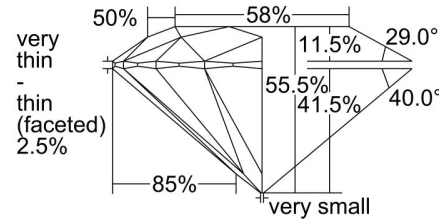

GIA NATURAL DIAMOND GRADING REPORT

August 25, 2021

GIA Report Number 1216996003

Shape and Cutting Style Round Brilliant

Measurements 10.23 - 10.35 x 5.71 mm

GRADING RESULTS

Carat Weight 3.55 carat

Color Grade L

Clarity Grade SI2

Cut Grade Fair

ADDITIONAL GRADING INFORMATION

Polish Good

Symmetry Good

Fluorescence Faint

Comments: Additional twinning wisps, pinpoints and surface graining are not shown.

PROPORTIONS

Profile to actual proportions

CLARITY CHARACTERISTICS

KEY TO SYMBOLS*

-  Twinning Wisp  Natural
-  Feather
-  Crystal
-  Indented Natural

* Red symbols denote internal characteristics (inclusions). Green or black symbols denote external characteristics (blemishes). Diagram is an approximate representation of the diamond, and symbols shown indicate type, position, and approximate size of clarity characteristics. All clarity characteristics may not be shown. Details of finish are not shown.