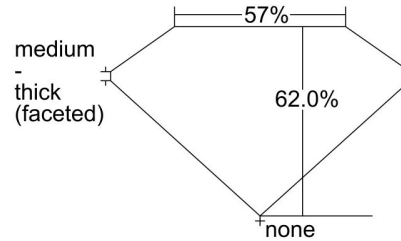

GIA NATURAL DIAMOND GRADING REPORT

February 23, 2022
 GIA Report Number 7306767963
 Shape and Cutting Style Pear Brilliant
 Measurements 8.70 x 5.60 x 3.47 mm

GRADING RESULTS

Carat Weight 1.00 carat
 Color Grade F
 Clarity Grade SI1

ADDITIONAL GRADING INFORMATION

Polish Very Good
 Symmetry Good
 Fluorescence Faint
 Inscription(s): GIA 7306767963

Comments: Additional pinpoints are not shown. Surface graining is not shown.

PROPORTIONS

Profile not to actual proportions

CLARITY CHARACTERISTICS

KEY TO SYMBOLS*

-  Feather
-  Needle
-  Indented Natural
-  Pinpoint
-  Cavity
-  Cloud

* Red symbols denote internal characteristics (inclusions). Green or black symbols denote external characteristics (blemishes). Diagram is an approximate representation of the diamond, and symbols shown indicate type, position, and approximate size of clarity characteristics. All clarity characteristics may not be shown. Details of finish are not shown.