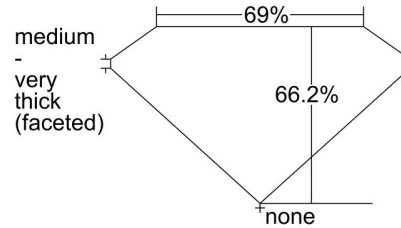

GIA NATURAL DIAMOND GRADING REPORT

March 20, 2023
 GIA Report Number 6461095556
 Shape and Cutting Style Cushion Modified Brilliant
 Measurements 8.03 x 6.66 x 4.41 mm

GRADING RESULTS

Carat Weight 1.80 carat
 Color Grade F
 Clarity Grade SI1

ADDITIONAL GRADING INFORMATION

Polish Very Good
 Symmetry Good
 Fluorescence None
 Inscription(s): GIA 6461095556

Comments: Additional clouds, pinpoints and surface graining are not shown.

PROPORTIONS

Profile not to actual proportions

CLARITY CHARACTERISTICS

KEY TO SYMBOLS*

- Feather
- Crystal
- Cloud
- Needle
- Indented Natural
- Natural
- Extra Facet

* Red symbols denote internal characteristics (inclusions). Green or black symbols denote external characteristics (blemishes). Diagram is an approximate representation of the diamond, and symbols shown indicate type, position, and approximate size of clarity characteristics. All clarity characteristics may not be shown. Details of finish are not shown.