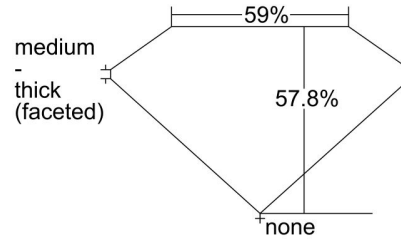

GIA NATURAL DIAMOND GRADING REPORT

May 19, 2022
 GIA Report Number 6432367488
 Shape and Cutting Style Oval Brilliant
 Measurements 9.14 x 6.55 x 3.78 mm

GRADING RESULTS

Carat Weight 1.53 carat
 Color Grade H
 Clarity Grade SI2

ADDITIONAL GRADING INFORMATION

Polish Excellent
 Symmetry Very Good
 Fluorescence None
 Inscription(s): GIA 6432367488

Comments: Clouds are not shown. Pinpoints are not shown.

PROPORTIONS

Profile not to actual proportions

CLARITY CHARACTERISTICS

KEY TO SYMBOLS*

- Feather
- Crystal
- Cavity
- Needle

* Red symbols denote internal characteristics (inclusions). Green or black symbols denote external characteristics (blemishes). Diagram is an approximate representation of the diamond, and symbols shown indicate type, position, and approximate size of clarity characteristics. All clarity characteristics may not be shown. Details of finish are not shown.