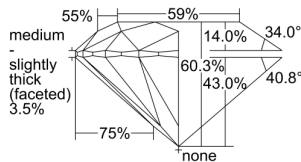

GIA®

FACSIMILE

GIA REPORT 5363022657

Verify this report at GIA.edu

GIA NATURAL DIAMOND DOSSIER®

September 16, 2020
GIA Report Number 5363022657
Shape and Cutting Style ..... Round Brilliant
Measurements ..... 5.75 - 5.76 x 3.47 mm

GRADING RESULTS

Carat Weight ..... 0.70 carat
Color Grade ..... E
Clarity Grade VVS1
Cut Grade ..... Excellent

ADDITIONAL GRADING INFORMATION

Polish ..... Excellent
Symmetry ..... Excellent
Fluorescence ..... Medium Blue
Clarity Characteristics..... Pinpoint, Feather, Surface Graining
Inscription(s): GIA 5363022657

PROPORTIONS

Profile to actual proportions

GRADING SCALES

GIA COLOR SCALE	GIA CLARITY SCALE	GIA CUT SCALE	
D	FLAWLESS	EXCELLENT	
E	INTERNALLY FLAWLESS		
F		VVS₁	VERY GOOD
G	VVS₂		
H	VS₁	GOOD	
I	VS₂		
J	SI₁	FAIR	
K	SI₂		
L	I₁	POOR	
M	I₂		
N	I₃		
O			
P			
Q			
R			
S			
T			
U			
V			
W			
X			
Y			
Z