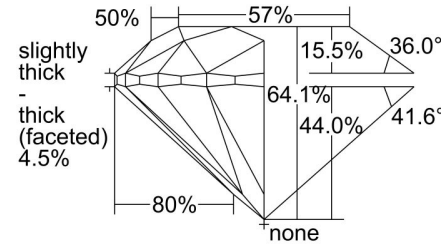

**GIA NATURAL DIAMOND GRADING REPORT**

 October 23, 2017  
 GIA Report Number ..... 5276233958  
 Shape and Cutting Style ..... Round Brilliant  
 Measurements ..... 6.08 - 6.11 x 3.91 mm

**GRADING RESULTS**

 Carat Weight ..... 0.90 carat  
 Color Grade ..... H  
 Clarity Grade ..... VS1  
 Cut Grade ..... Very Good

**ADDITIONAL GRADING INFORMATION**

 Polish ..... Excellent  
 Symmetry ..... Excellent  
 Fluorescence ..... None  
 Inscription(s): GIA 5276233958

**Comments:** Internal graining is not shown. Surface graining is not shown.

**PROPORTIONS**

Profile to actual proportions

**CLARITY CHARACTERISTICS**

**KEY TO SYMBOLS\***

- Crystal
- Pinpoint

\* Red symbols denote internal characteristics (inclusions). Green or black symbols denote external characteristics (blemishes). Diagram is an approximate representation of the diamond, and symbols shown indicate type, position, and approximate size of clarity characteristics. All clarity characteristics may not be shown. Details of finish are not shown.