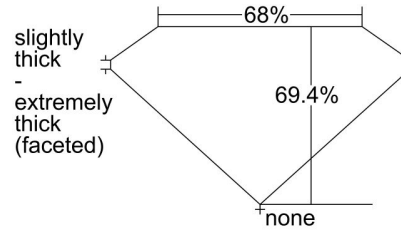

GIA NATURAL DIAMOND GRADING REPORT

December 08, 2020
 GIA Report Number 2366905361
 Shape and Cutting Style Cushion Modified Brilliant
 Measurements 7.04 x 6.53 x 4.53 mm

GRADING RESULTS

Carat Weight 1.81 carat
 Color Grade K
 Clarity Grade VS2

ADDITIONAL GRADING INFORMATION

Polish Very Good
 Symmetry Good
 Fluorescence None
Comments: Additional clouds, pinpoints and surface graining are not shown.

PROPORTIONS

Profile not to actual proportions

CLARITY CHARACTERISTICS

KEY TO SYMBOLS*

-  Feather
-  Natural
-  Indented Natural
-  Cloud
-  Needle

* Red symbols denote internal characteristics (inclusions). Green or black symbols denote external characteristics (blemishes). Diagram is an approximate representation of the diamond, and symbols shown indicate type, position, and approximate size of clarity characteristics. All clarity characteristics may not be shown. Details of finish are not shown.