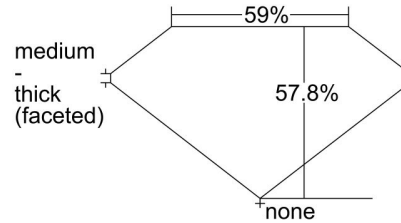

GIA DIAMOND GRADING REPORT

July 31, 2015
 GIA Report Number 1203488109
 Shape and Cutting Style Heart Brilliant
 Measurements 6.92 x 7.94 x 4.59 mm

GRADING RESULTS

Carat Weight 1.50 carat
 Color Grade H
 Clarity Grade SI2

PROPORTIONS

Profile not to actual proportions

CLARITY CHARACTERISTICS

KEY TO SYMBOLS*

-  Twinning Wisp  Natural
-  Crystal
-  Needle
-  Indented Natural

* Red symbols denote internal characteristics (inclusions). Green or black symbols denote external characteristics (blemishes). Diagram is an approximate representation of the diamond, and symbols shown indicate type, position, and approximate size of clarity characteristics. All clarity characteristics may not be shown. Details of finish are not shown.