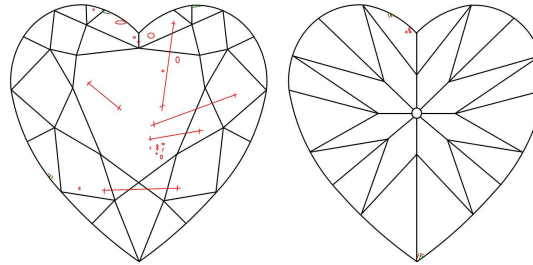

GIA DIAMOND GRADING REPORT

July 31, 2015
 GIA Report Number 1203488109
 Shape and Cutting Style Heart Brilliant
 Measurements 6.92 x 7.94 x 4.59 mm

GRADING RESULTS

Carat Weight 1.50 carat
 Color Grade H
 Clarity Grade SI2

ADDITIONAL GRADING INFORMATION

Polish Excellent
 Symmetry Very Good
 Fluorescence None
 Inscription(s): GIA 1203488109

Comments: Additional twinning wisps, clouds, pinpoints and surface graining are not shown.

PROPORTIONS

Profile not to actual proportions

CLARITY CHARACTERISTICS

KEY TO SYMBOLS*

-  Twinning Wisp  Natural
-  Crystal
-  Needle
-  Indented Natural

* Red symbols denote internal characteristics (inclusions). Green or black symbols denote external characteristics (blemishes). Diagram is an approximate representation of the diamond, and symbols shown indicate type, position, and approximate size of clarity characteristics. All clarity characteristics may not be shown. Details of finish are not shown.