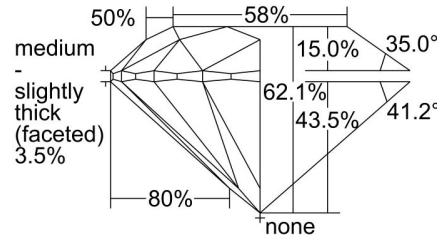

GIA DIAMOND GRADING REPORT

 June 09, 2017
 GIA Report Number 2185483475
 Shape and Cutting Style Round Brilliant
 Measurements 7.31 - 7.35 x 4.55 mm

GRADING RESULTS

 Carat Weight 1.50 carat
 Color Grade E
 Clarity Grade VS1
 Cut Grade Excellent

ADDITIONAL GRADING INFORMATION

 Polish Excellent
 Symmetry Excellent
 Fluorescence Faint
 Inscription(s): GIA 2185483475

PROPORTIONS

Profile to actual proportions

CLARITY CHARACTERISTICS

KEY TO SYMBOLS*

-  Feather
-  Cloud
-  Needle
-  Natural

* Red symbols denote internal characteristics (inclusions). Green or black symbols denote external characteristics (blemishes). Diagram is an approximate representation of the diamond, and symbols shown indicate type, position, and approximate size of clarity characteristics. All clarity characteristics may not be shown. Details of finish are not shown.