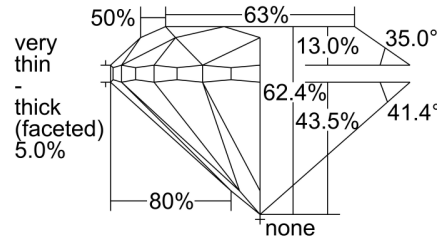

GIA NATURAL DIAMOND GRADING REPORT

August 22, 2018
 GIA Report Number 6197617806
 Shape and Cutting Style Round Brilliant
 Measurements 6.31 - 6.35 x 3.95 mm

GRADING RESULTS

Carat Weight 1.01 carat
 Color Grade G
 Clarity Grade I1
 Cut Grade Very Good

PROPORTIONS

Profile to actual proportions

CLARITY CHARACTERISTICS

KEY TO SYMBOLS*

-  Twinning Wisp
-  Feather
-  Indented Natural
-  Natural

* Red symbols denote internal characteristics (inclusions). Green or black symbols denote external characteristics (blemishes). Diagram is an approximate representation of the diamond, and symbols shown indicate type, position, and approximate size of clarity characteristics. All clarity characteristics may not be shown. Details of finish are not shown.