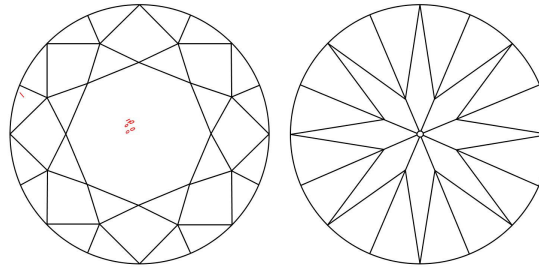

GIA NATURAL DIAMOND GRADING REPORT

April 26, 2023
 GIA Report Number 1465437827
 Shape and Cutting Style Round Brilliant
 Measurements 7.84 - 7.89 x 4.92 mm

GRADING RESULTS

Carat Weight 1.91 carat
 Color Grade I
 Clarity Grade VS1
 Cut Grade Excellent

ADDITIONAL GRADING INFORMATION

Polish Excellent
 Symmetry Excellent
 Fluorescence None
 Inscription(s): GIA 1465437827
Comments: Pinpoints are not shown.

PROPORTIONS

Profile to actual proportions

CLARITY CHARACTERISTICS

KEY TO SYMBOLS*

- Crystal
- ~ Feather
- ∖ Needle

* Red symbols denote internal characteristics (inclusions). Green or black symbols denote external characteristics (blemishes). Diagram is an approximate representation of the diamond, and symbols shown indicate type, position, and approximate size of clarity characteristics. All clarity characteristics may not be shown. Details of finish are not shown.