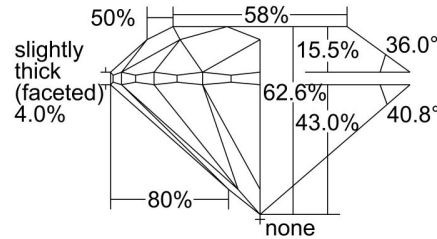

GIA NATURAL DIAMOND GRADING REPORT

April 26, 2023
 GIA Report Number 1465437827
 Shape and Cutting Style Round Brilliant
 Measurements 7.84 - 7.89 x 4.92 mm

GRADING RESULTS

Carat Weight 1.91 carat
 Color Grade I
 Clarity Grade VS1
 Cut Grade Excellent

ADDITIONAL GRADING INFORMATION

Polish Excellent
 Symmetry Excellent
 Fluorescence None
 Inscription(s): GIA 1465437827
Comments: Pinpoints are not shown.

PROPORTIONS

Profile to actual proportions

CLARITY CHARACTERISTICS

KEY TO SYMBOLS*

- Crystal
- ~ Feather
- ∖ Needle

* Red symbols denote internal characteristics (inclusions). Green or black symbols denote external characteristics (blemishes). Diagram is an approximate representation of the diamond, and symbols shown indicate type, position, and approximate size of clarity characteristics. All clarity characteristics may not be shown. Details of finish are not shown.