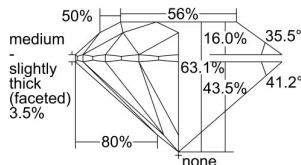

GIA®

FACSIMILE

GIA REPORT 5161255553

Verify this report at gia.edu

GIA DIAMOND DOSSIER®

July 03, 2014
GIA Report Number 5161255553
Shape and Cutting Style ..... Round Brilliant
Measurements ..... 5.68 - 5.69 x 3.59 mm

GRADING RESULTS

Carat Weight ..... 0.71 carat
Color Grade ..... E
Clarity Grade VS1
Cut Grade ..... Excellent

ADDITIONAL GRADING INFORMATION

Polish ..... Excellent
Symmetry ..... Excellent
Fluorescence ..... Medium Blue
Clarity Characteristics ..... Feather, Cloud
Inscription(s): GIA 5161255553

PROPORTIONS

Profile to actual proportions

GRADING SCALES

GIA COLOR SCALE

COLORLESS	D
	E
	F
	G
	H
	I
	J
NEAR COLORLESS	K
	L
Faint	M
	N
	O
	P
Very Light	Q
	R
	S
	T
	U
	V
	W
	X
	Y
Light	Z

GIA CLARITY SCALE

FLAWLESS	VERY VERY SLIGHTLY INCLUDED	VS₁	VS₂	VS₁	VS₂	SLIGHTLY INCLUDED	SI₁	SI₂	I₁	I₂	I₃	
												VERY SLIGHTLY INCLUDED
INTERNALLY FLAWLESS												

GIA CUT SCALE

EXCELLENT
VERY GOOD
GOOD
FAIR
POOR