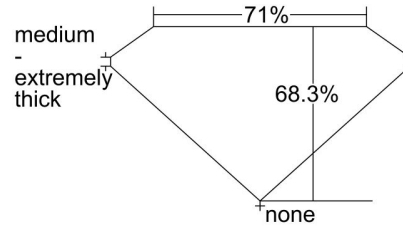

GIA NATURAL DIAMOND GRADING REPORT

November 24, 2021
 GIA Report Number 1419372114
 Shape and Cutting Style Emerald Cut
 Measurements 7.66 x 5.78 x 3.95 mm

GRADING RESULTS

Carat Weight 1.50 carat
 Color Grade H
 Clarity Grade VS2

ADDITIONAL GRADING INFORMATION

Polish Very Good
 Symmetry Good
 Fluorescence None
 Inscription(s): GIA 1419372114
 Comments: Surface graining is not shown.

PROPORTIONS

Profile not to actual proportions

CLARITY CHARACTERISTICS

KEY TO SYMBOLS*

- Feather
- Pinpoint
- Cloud
- Natural
- Bruise
- Indented Natural

* Red symbols denote internal characteristics (inclusions). Green or black symbols denote external characteristics (blemishes). Diagram is an approximate representation of the diamond, and symbols shown indicate type, position, and approximate size of clarity characteristics. All clarity characteristics may not be shown. Details of finish are not shown.