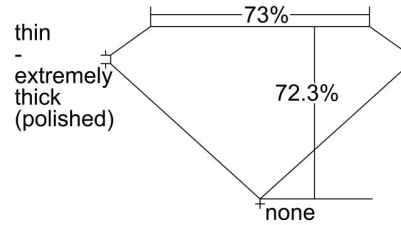

**GIA NATURAL DIAMOND GRADING REPORT**

November 21, 2022  
 GIA Report Number ..... 2456225839  
 Shape and Cutting Style ..... Square Modified Brilliant  
 Measurements ..... 6.22 x 6.13 x 4.43 mm

**GRADING RESULTS**

Carat Weight ..... 1.40 carat  
 Color Grade ..... I  
 Clarity Grade ..... VS2

**ADDITIONAL GRADING INFORMATION**

Polish ..... Very Good  
 Symmetry ..... Good  
 Fluorescence ..... None  
 Inscription(s): GIA 2456225839

**PROPORTIONS**

Profile not to actual proportions

**CLARITY CHARACTERISTICS**

**KEY TO SYMBOLS\***

-  Feather
-  Indented Natural
-  Natural

\* Red symbols denote internal characteristics (inclusions). Green or black symbols denote external characteristics (blemishes). Diagram is an approximate representation of the diamond, and symbols shown indicate type, position, and approximate size of clarity characteristics. All clarity characteristics may not be shown. Details of finish are not shown.