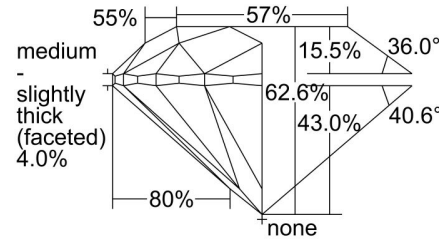

### GRADING RESULTS

Carat Weight ..... 1.50 carat

Color Grade ..... K

Clarity Grade ..... I1

Cut Grade ..... Excellent

### PROPORTIONS

Profile to actual proportions

### CLARITY CHARACTERISTICS