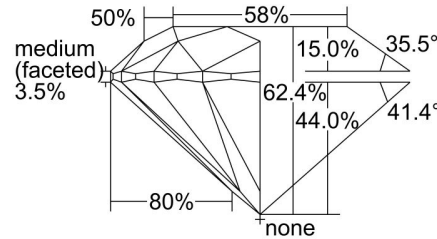

GIA NATURAL DIAMOND GRADING REPORT

 December 07, 2021
 GIA Report Number **7418524798**
 Shape and Cutting Style **Round Brilliant**
 Measurements **6.71 - 6.73 x 4.19 mm**
GRADING RESULTS

 Carat Weight **1.16 carat**
 Color Grade **F**
 Clarity Grade **VVS1**
 Cut Grade **Excellent**
ADDITIONAL GRADING INFORMATION

 Polish **Excellent**
 Symmetry **Excellent**
 Fluorescence **None**
 Inscription(s): **GIA 7418524798**
PROPORTIONS

Profile to actual proportions

CLARITY CHARACTERISTICS

KEY TO SYMBOLS*

- Pinpoint

* Red symbols denote internal characteristics (inclusions). Green or black symbols denote external characteristics (blemishes). Diagram is an approximate representation of the diamond, and symbols shown indicate type, position, and approximate size of clarity characteristics. All clarity characteristics may not be shown. Details of finish are not shown.