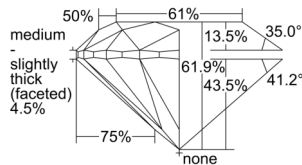

GIA®

FACSIMILE

GIA REPORT 1503624759

Verify this report at GIA.edu

GIA NATURAL DIAMOND DOSSIER®

October 10, 2024
GIA Report Number 1503624759
Shape and Cutting Style ..... Round Brilliant
Measurements ..... 6.11 - 6.16 x 3.80 mm

GRADING RESULTS

Carat Weight ..... 0.90 carat
Color Grade ..... H
Clarity Grade VS1
Cut Grade ..... Excellent

ADDITIONAL GRADING INFORMATION

Polish ..... Excellent
Symmetry ..... Excellent
Fluorescence ..... None
Clarity Characteristics..... Cloud, Needle, Indented Natural
Inscription(s): GIA 1503624759

PROPORTIONS

Profile to actual proportions

GRADING SCALES

GIA COLOR SCALE	GIA CLARITY SCALE	GIA CUT SCALE	
D	FLAWLESS	EXCELLENT	
E	INTERNALLY FLAWLESS		
F		VVS₁	VERY GOOD
G	VVS₂		
H	VS₁	GOOD	
I	VS₂		
J	SI₁	FAIR	
K	SI₂		
L	I₁	POOR	
M	I₂		
N	I₃		
O			
P			
Q			
R			
S			
T			
U			
V			
W			
X			
Y			
Z