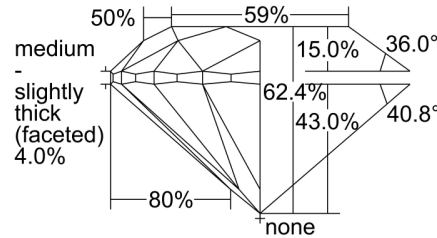

GIA DIAMOND GRADING REPORT

March 07, 2018
 GIA Report Number 2191170218
 Shape and Cutting Style Round Brilliant
 Measurements 7.27 - 7.31 x 4.55 mm

GRADING RESULTS

Carat Weight 1.51 carat
 Color Grade D
 Clarity Grade VS2
 Cut Grade Excellent

ADDITIONAL GRADING INFORMATION

Polish Very Good
 Symmetry Very Good
 Fluorescence None
Comments: Additional clouds are not shown. Pinpoints are not shown.

PROPORTIONS

Profile to actual proportions

CLARITY CHARACTERISTICS

KEY TO SYMBOLS*

-  Feather
-  Crystal
-  Cloud
-  Needle

* Red symbols denote internal characteristics (inclusions). Green or black symbols denote external characteristics (blemishes). Diagram is an approximate representation of the diamond, and symbols shown indicate type, position, and approximate size of clarity characteristics. All clarity characteristics may not be shown. Details of finish are not shown.