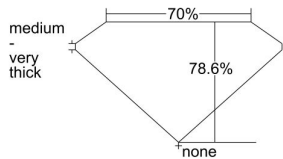

GIA®

FACSIMILE

GIA REPORT 2165188632

Verify this report at GIA.edu

GIA NATURAL DIAMOND DOSSIER®

February 28, 2022
GIA Report Number 2165188632
Shape and Cutting Style ..... Square Modified Brilliant
Measurements ..... 5.07 x 4.90 x 3.85 mm

GRADING RESULTS

Carat Weight ..... 0.90 carat
Color Grade I
Clarity Grade VS1

ADDITIONAL GRADING INFORMATION

Polish ..... Excellent
Symmetry ..... Very Good
Fluorescence ..... None
Clarity Characteristics..... Cloud, Crystal, Feather, Pinpoint
Inscription(s): GIA 2165188632

PROPORTIONS

Profile not to actual proportions

GRADING SCALES

GIA COLOR SCALE		GIA CLARITY SCALE			
COLORLESS	D	VERY VERY SLIGHTLY INCLUDED	FLAWLESS		
	E		INTERNALLY FLAWLESS		
	F	VERY SLIGHTLY INCLUDED	VVS₁		
	G		VVS₂		
	H		VS₁		
	NEAR COLORLESS	I	SLIGHTLY INCLUDED	VS₂	
		J		SI₁	
		FAINT	K	INCLUDED	SI₂
			L		I₁
			M		I₂
VERT LIGHT	N	LIGHT	I₃		
	O				
	P				
	Q				
	R