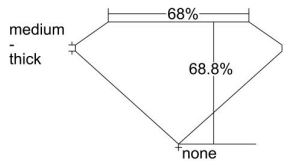

GIA®

FACSIMILE

GIA REPORT 1355703750

Verify this report at GIA.edu

GIA NATURAL DIAMOND DOSSIER®

August 07, 2020
GIA Report Number 1355703750
Shape and Cutting Style ..... **Square Modified Brilliant**
Measurements ..... **5.37 x 5.31 x 3.65 mm**

GRADING RESULTS

Carat Weight ..... **0.90 carat**
Color Grade ..... **E**
Clarity Grade **VVS1**

ADDITIONAL GRADING INFORMATION

Polish ..... **Excellent**
Symmetry ..... **Good**
Fluorescence ..... **None**
Clarity Characteristics..... **Pinpoint, Internal Graining, Extra Facet**
Inscription(s): GIA 1355703750

PROPORTIONS

Profile not to actual proportions

GRADING SCALES

GIA COLOR SCALE		GIA CLARITY SCALE			
COLORLESS	D	VERY VERY SLIGHTLY INCLUDED	FLAWLESS		
	E		INTERNALLY FLAWLESS		
	F	VERY SLIGHTLY INCLUDED	VVS₁		
	G		VVS₂		
	H		VS₁		
	NEAR COLORLESS	I	SLIGHTLY INCLUDED	VS₂	
		J		SI₁	
		FAINT	K	INCLUDED	SI₂
			L		I₁
			M		I₂
VERT LIGHT			N	INCLUDED	I₃
			O		
			P		
	Q				
LIGHT	R				
	S				
	T				
	U				
	V				
	W				
	X				
	Y				
	Z