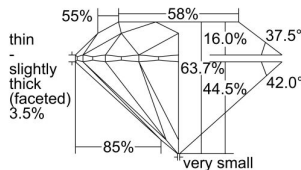

GIA®

FACSIMILE

GIA REPORT 6177231601

Verify this report at gia.edu

GIA DIAMOND DOSSIER®

July 14, 2015
GIA Report Number 6177231601
Shape and Cutting Style ..... Round Brilliant
Measurements ..... 5.60 - 5.69 x 3.60 mm

GRADING RESULTS

Carat Weight ..... 0.71 carat
Color Grade ..... E
Clarity Grade VS1
Cut Grade ..... Good

ADDITIONAL GRADING INFORMATION

Polish ..... Very Good
Symmetry ..... Fair
Fluorescence ..... Faint
Clarity Characteristics ..... Crystal, Cloud
Inscription(s): GIA 6177231601

PROPORTIONS

Profile to actual proportions

GRADING SCALES

GIA COLOR SCALE

COLORED	D
	E
	F
	G
	H
	I
	J
NEAR COLORLESS	K
	L
	M
	N
	O
	P
	Q
	R
	S
	T
	U
	V
	W
	X
	Y
	Z

GIA CLARITY SCALE

VERY VERY SLIGHTLY INCLUDED	FLAWLESS
	INTERNALLY FLAWLESS
VERY SLIGHTLY INCLUDED	VVS₁
	VVS₂
SLIGHTLY INCLUDED	VS₁
	VS₂
INCLUDED	SI₁
	SI₂
	I₁
	I₂
	I₃

GIA CUT SCALE

EXCELLENT
VERY GOOD
GOOD
FAIR
POOR