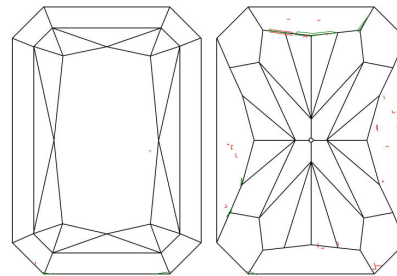

CLARITY CHARACTERISTICS

KEY TO SYMBOLS*

- Feather
- Needle
- Pinpoint
- Indented Natural
- Natural

* Red symbols denote internal characteristics (inclusions). Green or black symbols denote external characteristics (blemishes). Diagram is an approximate representation of the diamond, and symbols shown indicate type, position, and approximate size of clarity characteristics. All clarity characteristics may not be shown. Details of finish are not shown.

GRADING SCALES

GIA
COLOR
SCALE

COLORLESS	D
	E
	F
NEAR COLORLESS	G
	H
	I
FAINT	J
	K
	L
VERY LIGHT	M
	N
	O
LIGHT	P
	Q
	R
	S
	T
	U
	V
W	
X	
Y	
Z	

GIA
CLARITY
SCALE

reportcheck.gia.edu

The results documented in this report refer only to the diamond described, and were obtained using the techniques and equipment available to GIA at the time of examination. This report is not a guarantee or valuation. For additional information and important limitations and disclaimers, please see GIA.edu/terms or call +1 800 421 7250 or +1 760 603 4500. ©2022 Gemological Institute of America, Inc.

THE SECURITY FEATURES IN THIS DOCUMENT, INCLUDING THE HOLOGRAM, SECURITY SCREEN AND MICROPRINT LINES, IN ADDITION TO THOSE NOT LISTED, EXCEED DOCUMENT SECURITY INDUSTRY GUIDELINES.