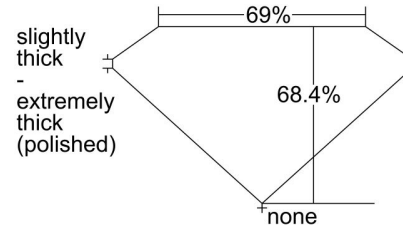

GIA NATURAL DIAMOND GRADING REPORT

September 05, 2022

GIA Report Number 1448552241

Shape and Cutting Style ..... Cut-Cornered Rectangular
Modified Brilliant

Measurements ..... 7.08 x 5.58 x 3.82 mm

GRADING RESULTS

Carat Weight ..... 1.21 carat

Color Grade I

Clarity Grade SI1

ADDITIONAL GRADING INFORMATION

Polish ..... Very Good

Symmetry ..... Good

Fluorescence ..... None

Inscription(s): GIA 1448552241

Comments: Surface graining is not shown.

PROPORTIONS

Profile not to actual proportions