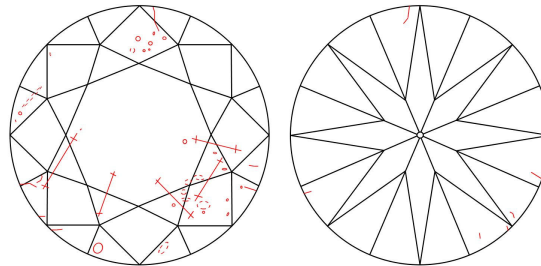

GIA DIAMOND GRADING REPORT

May 23, 2017
 GIA Report Number 3255830682
 Shape and Cutting Style Round Brilliant
 Measurements 6.71 - 6.73 x 4.16 mm

GRADING RESULTS

Carat Weight 1.14 carat
 Color Grade G
 Clarity Grade SI1
 Cut Grade Excellent

ADDITIONAL GRADING INFORMATION

Polish Excellent
 Symmetry Excellent
 Fluorescence Faint
 Inscription(s): GIA 3255830682

Comments: Additional twinning wisps, additional clouds, pinpoints and surface graining are not shown.

PROPORTIONS

Profile to actual proportions

CLARITY CHARACTERISTICS

KEY TO SYMBOLS*

-  Twinning Wisp
-  Needle
-  Crystal
-  Feather
-  Cloud

* Red symbols denote internal characteristics (inclusions). Green or black symbols denote external characteristics (blemishes). Diagram is an approximate representation of the diamond, and symbols shown indicate type, position, and approximate size of clarity characteristics. All clarity characteristics may not be shown. Details of finish are not shown.