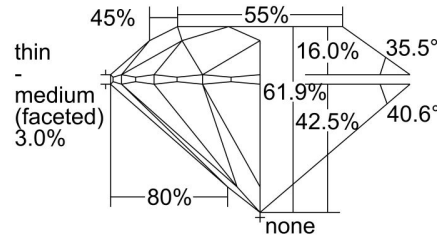

GIA DIAMOND GRADING REPORT

May 23, 2017
 GIA Report Number 3255830682
 Shape and Cutting Style Round Brilliant
 Measurements 6.71 - 6.73 x 4.16 mm

GRADING RESULTS

Carat Weight 1.14 carat
 Color Grade G
 Clarity Grade SI1
 Cut Grade Excellent

PROPORTIONS

Profile to actual proportions

CLARITY CHARACTERISTICS

KEY TO SYMBOLS*

-  Twinning Wisp
-  Needle
-  Crystal
-  Feather
-  Cloud

* Red symbols denote internal characteristics (inclusions). Green or black symbols denote external characteristics (blemishes). Diagram is an approximate representation of the diamond, and symbols shown indicate type, position, and approximate size of clarity characteristics. All clarity characteristics may not be shown. Details of finish are not shown.