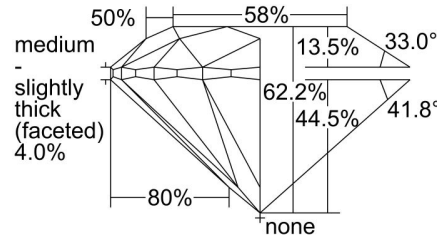

GIA NATURAL DIAMOND GRADING REPORT

April 19, 2021
GIA Report Number 7242998855
Shape and Cutting Style ..... Round Brilliant
Measurements ..... 6.71 - 6.77 x 4.19 mm

GRADING RESULTS

Carat Weight ..... 1.16 carat
Color Grade ..... F
Clarity Grade VS1
Cut Grade ..... Excellent

ADDITIONAL GRADING INFORMATION

Polish ..... Excellent
Symmetry ..... Excellent
Fluorescence ..... None
Inscription(s): GIA 7242998855
Comments: Additional pinpoints are not shown.

PROPORTIONS

Profile to actual proportions