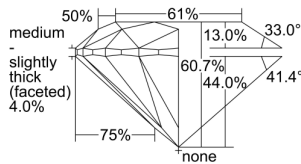

GIA®

FACSIMILE

GIA REPORT 2224470394

Verify this report at gia.edu

GIA DIAMOND DOSSIER®

April 26, 2016
GIA Report Number 2224470394
Shape and Cutting Style ..... Round Brilliant
Measurements ..... 5.97 - 6.01 x 3.64 mm

GRADING RESULTS

Carat Weight ..... 0.80 carat
Color Grade ..... G
Clarity Grade VVS2
Cut Grade ..... Excellent

ADDITIONAL GRADING INFORMATION

Polish ..... Excellent
Symmetry ..... Excellent
Fluorescence ..... Faint
Clarity Characteristics..... Pinpoint, Feather, Indented Natural
Inscription(s): GIA 2224470394

PROPORTIONS

Profile to actual proportions

GRADING SCALES

GIA COLOR SCALE	GIA CLARITY SCALE	GIA CUT SCALE	
D	FLAWLESS	EXCELLENT	
E	INTERNALLY FLAWLESS		
F		VVS₁	VERY GOOD
G	VVS₂		
H	VS₁	GOOD	
I	VS₂		
J	SI₁	FAIR	
K	SI₂		
L	I₁	POOR	
M	I₂		
N	I₃		
O			
P			
Q			
R			
S			
T			
U			
V			
W			
X			
Y			
Z