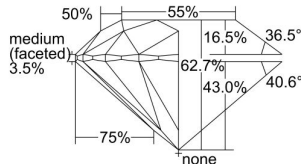

GIA®

FACSIMILE

GIA REPORT 6204145311

Verify this report at GIA.edu

GIA NATURAL DIAMOND DOSSIER®

April 04, 2019
GIA Report Number 6204145311
Shape and Cutting Style ..... Round Brilliant
Measurements ..... 5.88 - 5.90 x 3.69 mm

GRADING RESULTS

Carat Weight ..... 0.78 carat
Color Grade ..... H
Clarity Grade VS1
Cut Grade ..... Excellent

ADDITIONAL GRADING INFORMATION

Polish ..... Excellent
Symmetry ..... Excellent
Fluorescence ..... None
Clarity Characteristics ..... Cloud, Crystal, Needle
Inscription(s): GIA 6204145311

PROPORTIONS

Profile to actual proportions

GRADING SCALES

GIA COLOR SCALE	GIA CLARITY SCALE	GIA CUT SCALE	
D	FLAWLESS	EXCELLENT	
E	INTERNALLY FLAWLESS		
F		VVS₁	VERY GOOD
G	VVS₂		
H	VS₁	GOOD	
I	VS₂		
J	SI₁	FAIR	
K	SI₂		
L	I₁	POOR	
M	I₂		
N	I₃		
O			
P			
Q			
R			
S			
T			
U			
V			
W			
X			
Y			
Z