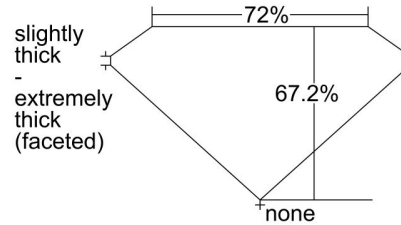

GIA NATURAL DIAMOND GRADING REPORT

November 21, 2022
 GIA Report Number 1453225682
 Shape and Cutting Style Cushion Modified Brilliant
 Measurements 7.66 x 6.84 x 4.60 mm

GRADING RESULTS

Carat Weight 1.86 carat
 Color Grade J
 Clarity Grade VS2

ADDITIONAL GRADING INFORMATION

Polish Very Good
 Symmetry Good
 Fluorescence None
 Inscription(s): GIA 1453225682
Comments: Pinpoints are not shown.

PROPORTIONS

Profile not to actual proportions

CLARITY CHARACTERISTICS

KEY TO SYMBOLS*

-  Feather
-  Natural
-  Crystal
-  Cloud
-  Indented Natural

* Red symbols denote internal characteristics (inclusions). Green or black symbols denote external characteristics (blemishes). Diagram is an approximate representation of the diamond, and symbols shown indicate type, position, and approximate size of clarity characteristics. All clarity characteristics may not be shown. Details of finish are not shown.