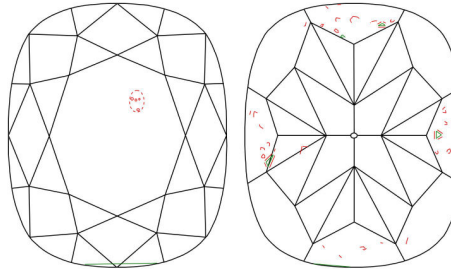

GIA NATURAL DIAMOND GRADING REPORT

November 21, 2022
 GIA Report Number 1453225682
 Shape and Cutting Style Cushion Modified Brilliant
 Measurements 7.66 x 6.84 x 4.60 mm

GRADING RESULTS

Carat Weight 1.86 carat
 Color Grade J
 Clarity Grade VS2

ADDITIONAL GRADING INFORMATION

Polish Very Good
 Symmetry Good
 Fluorescence None
 Inscription(s): GIA 1453225682
Comments: Pinpoints are not shown.

PROPORTIONS

Profile not to actual proportions

CLARITY CHARACTERISTICS

KEY TO SYMBOLS*

-  Feather
-  Natural
-  Crystal
-  Cloud
-  Indented Natural

* Red symbols denote internal characteristics (inclusions). Green or black symbols denote external characteristics (blemishes). Diagram is an approximate representation of the diamond, and symbols shown indicate type, position, and approximate size of clarity characteristics. All clarity characteristics may not be shown. Details of finish are not shown.