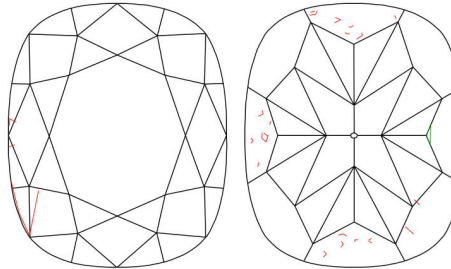

GIA NATURAL DIAMOND GRADING REPORT

November 21, 2022  
 GIA Report Number ..... 6451212772  
 Shape and Cutting Style ..... Cushion Modified Brilliant  
 Measurements ..... 6.60 x 6.02 x 4.14 mm

GRADING RESULTS

Carat Weight ..... 1.26 carat  
 Color Grade ..... H  
 Clarity Grade ..... SI1

ADDITIONAL GRADING INFORMATION

Polish ..... Very Good  
 Symmetry ..... Good  
 Fluorescence ..... None  
 Inscription(s): GIA 6451212772  
**Comments:** Surface graining is not shown.

PROPORTIONS

Profile not to actual proportions

CLARITY CHARACTERISTICS

KEY TO SYMBOLS\*

-  Feather
-  Natural

\* Red symbols denote internal characteristics (inclusions). Green or black symbols denote external characteristics (blemishes). Diagram is an approximate representation of the diamond, and symbols shown indicate type, position, and approximate size of clarity characteristics. All clarity characteristics may not be shown. Details of finish are not shown.