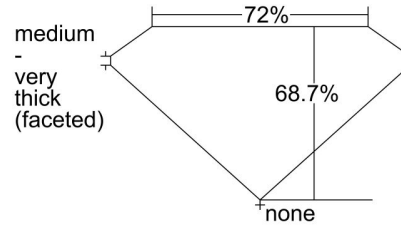

GIA NATURAL DIAMOND GRADING REPORT

November 21, 2022  
 GIA Report Number ..... 6451212772  
 Shape and Cutting Style ..... Cushion Modified Brilliant  
 Measurements ..... 6.60 x 6.02 x 4.14 mm

GRADING RESULTS

Carat Weight ..... 1.26 carat  
 Color Grade ..... H  
 Clarity Grade ..... SI1

ADDITIONAL GRADING INFORMATION

Polish ..... Very Good  
 Symmetry ..... Good  
 Fluorescence ..... None  
 Inscription(s): GIA 6451212772  
**Comments:** Surface graining is not shown.

PROPORTIONS

Profile not to actual proportions

CLARITY CHARACTERISTICS

KEY TO SYMBOLS\*

-  Feather
-  Natural

\* Red symbols denote internal characteristics (inclusions). Green or black symbols denote external characteristics (blemishes). Diagram is an approximate representation of the diamond, and symbols shown indicate type, position, and approximate size of clarity characteristics. All clarity characteristics may not be shown. Details of finish are not shown.