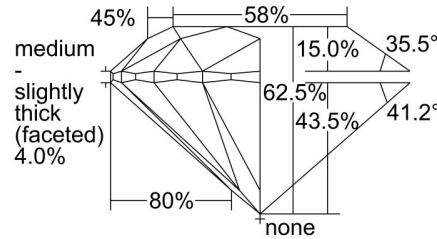

GIA NATURAL DIAMOND GRADING REPORT

October 12, 2021
 GIA Report Number 1142195729
 Shape and Cutting Style Round Brilliant
 Measurements 6.39 - 6.43 x 4.01 mm

GRADING RESULTS

Carat Weight 1.01 carat
 Color Grade G
 Clarity Grade VS2
 Cut Grade Excellent

ADDITIONAL GRADING INFORMATION

Polish Excellent
 Symmetry Excellent
 Fluorescence Faint
 Inscription(s): GIA 1142195729, 
Comments: Pinpoints are not shown. Surface graining is not shown.

PROPORTIONS

Profile to actual proportions

CLARITY CHARACTERISTICS

KEY TO SYMBOLS*

-  Crystal
-  Feather
-  Needle
-  Cloud

* Red symbols denote internal characteristics (inclusions). Green or black symbols denote external characteristics (blemishes). Diagram is an approximate representation of the diamond, and symbols shown indicate type, position, and approximate size of clarity characteristics. All clarity characteristics may not be shown. Details of finish are not shown.