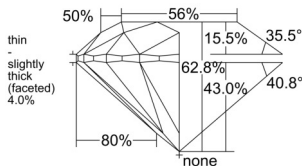

GIA®

FACSIMILE

GIA REPORT 2235563724

Verify this report at GIA.edu

GIA NATURAL DIAMOND DOSSIER®

May 02, 2025
GIA Report Number 2235563724
Shape and Cutting Style ..... Round Brilliant
Measurements ..... 5.63 - 5.68 x 3.55 mm

GRADING RESULTS

Carat Weight ..... 0.70 carat
Color Grade ..... F
Clarity Grade VS2
Cut Grade ..... Excellent

ADDITIONAL GRADING INFORMATION

Polish ..... Excellent
Symmetry ..... Excellent
Fluorescence ..... None
Clarity Characteristics..... Cloud, Crystal, Feather
Inscription(s): GIA 2235563724, DB 85025685

PROPORTIONS

Profile to actual proportions