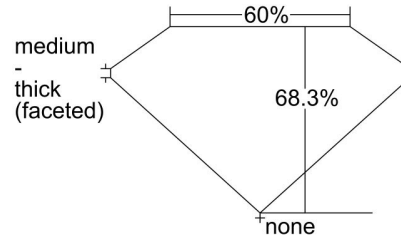

GIA NATURAL DIAMOND GRADING REPORT

March 04, 2022  
 GIA Report Number ..... 6202703699  
 Shape and Cutting Style ..... Cushion Modified Brilliant  
 Measurements ..... 6.63 x 5.77 x 3.94 mm

GRADING RESULTS

Carat Weight ..... 1.20 carat  
 Color Grade ..... J  
 Clarity Grade ..... SI2

ADDITIONAL GRADING INFORMATION

Polish ..... Excellent  
 Symmetry ..... Very Good  
 Fluorescence ..... None  
 Inscription(s): GIA 6202703699  
**Comments:** Pinpoints are not shown.

PROPORTIONS

Profile not to actual proportions

CLARITY CHARACTERISTICS

KEY TO SYMBOLS\*

-  Feather
-  Crystal
-  Cloud

\* Red symbols denote internal characteristics (inclusions). Green or black symbols denote external characteristics (blemishes). Diagram is an approximate representation of the diamond, and symbols shown indicate type, position, and approximate size of clarity characteristics. All clarity characteristics may not be shown. Details of finish are not shown.