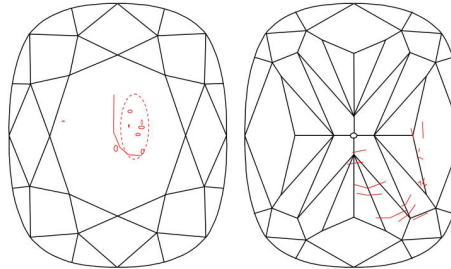

GIA NATURAL DIAMOND GRADING REPORT

March 04, 2022  
 GIA Report Number ..... 6202703699  
 Shape and Cutting Style ..... Cushion Modified Brilliant  
 Measurements ..... 6.63 x 5.77 x 3.94 mm

GRADING RESULTS

Carat Weight ..... 1.20 carat  
 Color Grade ..... J  
 Clarity Grade ..... SI2

ADDITIONAL GRADING INFORMATION

Polish ..... Excellent  
 Symmetry ..... Very Good  
 Fluorescence ..... None  
 Inscription(s): GIA 6202703699  
**Comments:** Pinpoints are not shown.

PROPORTIONS

Profile not to actual proportions

CLARITY CHARACTERISTICS

KEY TO SYMBOLS\*

-  Feather
-  Crystal
-  Cloud

\* Red symbols denote internal characteristics (inclusions). Green or black symbols denote external characteristics (blemishes). Diagram is an approximate representation of the diamond, and symbols shown indicate type, position, and approximate size of clarity characteristics. All clarity characteristics may not be shown. Details of finish are not shown.