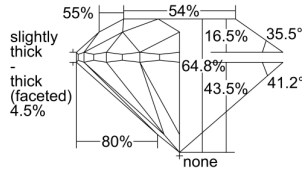

GIA®

FACSIMILE

GIA REPORT 2125362741

Verify this report at GIA.edu

GIA NATURAL DIAMOND DOSSIER®

March 22, 2019
GIA Report Number 2125362741
Shape and Cutting Style ..... Round Brilliant
Measurements ..... 7.14 - 7.26 x 4.66 mm

GRADING RESULTS

Carat Weight ..... 1.51 carat
Color Grade ..... H
Clarity Grade SI1
Cut Grade ..... Very Good

ADDITIONAL GRADING INFORMATION

Polish ..... Very Good
Symmetry ..... Very Good
Fluorescence ..... None
Clarity Characteristics..... Crystal, Cloud
Inscription(s): GIA 2125362741

PROPORTIONS

GRADING SCALES

GIA COLOR SCALE	GIA CLARITY SCALE	GIA CUT SCALE	
D	FLAWLESS	EXCELLENT	
E	INTERNALLY FLAWLESS		
F		VVS₁	VERY GOOD
G	VVS₂		
H	VS₁	GOOD	
I	VS₂		
J	SI₁	FAIR	
K	SI₂		
L	I₁	POOR	
M	I₂		
N	I₃		
O			
P			
Q			
R			
S			
T			
U			
V			
W			
X			
Y			
Z