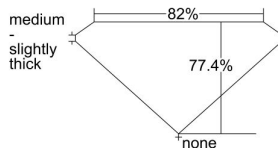

GIA®

FACSIMILE

GIA REPORT 7228703904

Verify this report at gia.edu

GIA DIAMOND DOSSIER®

May 24, 2016
GIA Report Number 7228703904
Shape and Cutting Style ..... Square Modified Brilliant
Measurements ..... 5.33 x 5.22 x 4.04 mm

GRADING RESULTS

Carat Weight ..... 0.89 carat
Color Grade ..... E
Clarity Grade SI1

ADDITIONAL GRADING INFORMATION

Polish ..... Excellent
Symmetry ..... Very Good
Fluorescence ..... None
Clarity Characteristics..... Crystal, Feather
Inscription(s): GIA 7228703904

PROPORTIONS

Profile not to actual proportions

GRADING SCALES

GIA COLOR SCALE		GIA CLARITY SCALE			
COLORLESS	D	VERY VERY SLIGHTLY INCLUDED	FLAWLESS		
	E		INTERNALLY FLAWLESS		
	F	VERY SLIGHTLY INCLUDED	VVS₁		
	G		VVS₂		
	H		VS₁		
	NEAR COLORLESS	I	SLIGHTLY INCLUDED	VS₂	
		J		SI₁	
		FAINT	K	INCLUDED	SI₂
			L		I₁
			M		I₂
VERY LIGHT	N	LIGHT	I₃		
	O				
	P				
	Q				
LIGHT	R				
	S				
	T				
	U				
	V				
	Z