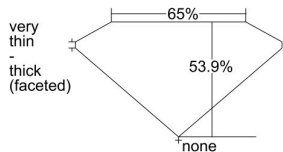

GIA®

FACSIMILE

GIA REPORT 1162569832

Verify this report at gia.edu

GIA DIAMOND DOSSIER®

September 22, 2014
GIA Report Number 1162569832
Shape and Cutting Style ..... Heart Brilliant
Measurements ..... 6.12 x 7.14 x 3.85 mm

GRADING RESULTS

Carat Weight ..... 0.96 carat
Color Grade ..... H
Clarity Grade SI1

ADDITIONAL GRADING INFORMATION

Polish ..... Good
Symmetry ..... Very Good
Fluorescence ..... None
Clarity Characteristics ..... Feather, Crystal
Inscription(s): GIA 1162569832

PROPORTIONS

Profile not to actual proportions

GRADING SCALES

GIA COLOR SCALE		GIA CLARITY SCALE			
COLORLESS	D	VERY VERY SLIGHTLY INCLUDED	FLAWLESS		
	E		INTERNALLY FLAWLESS		
	F	VERY SLIGHTLY INCLUDED	VVS₁		
	G		VVS₂		
	H		VS₁		
	NEAR COLORLESS	I	SLIGHTLY INCLUDED	VS₂	
		J		SI₁	
		FAINT	K	INCLUDED	SI₂
			L		I₁
			M		I₂
VERY LIGHT	N	LIGHT	I₃		
	O				
	P				
	Q				
	R