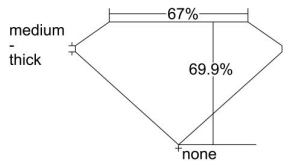

GIA®

FACSIMILE

GIA REPORT 1112374359

Verify this report at gia.edu

GIA DIAMOND DOSSIER®

July 20, 2018
GIA Report Number 1112374359
Shape and Cutting Style ..... Square Emerald Cut
Measurements ..... 5.53 x 5.49 x 3.84 mm

GRADING RESULTS

Carat Weight ..... 1.02 carat
Color Grade ..... G
Clarity Grade VS2

ADDITIONAL GRADING INFORMATION

Polish ..... Excellent
Symmetry ..... Very Good
Fluorescence ..... None
Clarity Characteristics ..... Crystal, Cloud
Inscription(s): GIA 1112374359

PROPORTIONS

Profile not to actual proportions

GRADING SCALES

GIA COLOR SCALE		GIA CLARITY SCALE			
COLORLESS	D	VERY VERY SLIGHTLY INCLUDED	FLAWLESS		
	E		INTERNALLY FLAWLESS		
	F	VERY SLIGHTLY INCLUDED	VVS₁		
	G		VVS₂		
	H		VS₁		
	NEAR COLORLESS	I	SLIGHTLY INCLUDED	VS₂	
		J		SI₁	
		FAINT	K	INCLUDED	SI₂
			L		I₁
			M		I₂
VERY LIGHT	N	LIGHT	I₃		
	O				
	P				
	Q				
	R